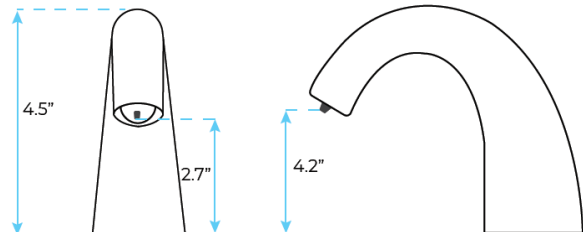

## CARPI DECK MOUNT ROSE GOLD BRASS COMMERCIAL ELECTRONIC SOAP DISPENSER SPECS

### Specs:

- Product Type: Commercial
- Main Construction Material: Brass
- Mount Type: Deck
- Handle Type: Infra-Red
- Power : 4 (D) Batteries / Ac Adapter Optional
- Soap pump : 6 Volt noise - free peristaltic pump system
- Number of Tap Holes: 1
- Valve/Cartridge Type: Solenoid Valve
- Plumbing System Requirements: Suitable for all plumbing systems
- Remote control: Optional
- Activation Time: 0.5 - 1 secs
- Soap amount per use t: 0.5 ml to 1.5 ml (Adjustable)
- Soap bottle capacity : 800ml (Optional 1 gallon containers)