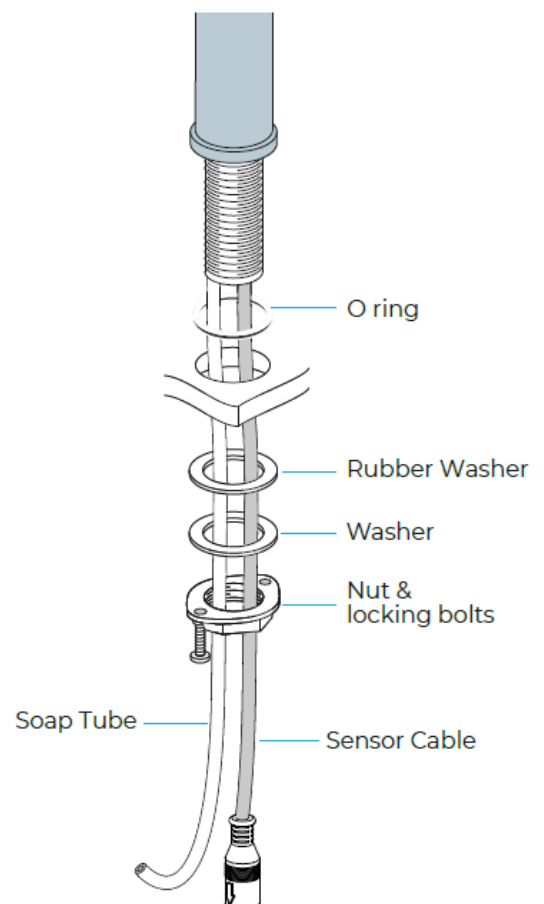

## CARPI DECK MOUNT ROSE GOLD BRASS COMMERCIAL ELECTRONIC SOAP DISPENSER SPECS

### Specs:

- Product Type: Commercial
- Main Construction Material: Brass
- Mount Type: Deck
- Handle Type: Infra-Red
- Power : 4 (D) Batteries / Ac Adapter Optional
- Soap pump : 6 Volt noise - free peristaltic pump system
- Number of Tap Holes: 1
- Valve/Cartridge Type: Solenoid Valve
- Plumbing System Requirements: Suitable for all plumbing systems
- Remote control: Optional
- Activation Time: 0.5 - 1 secs
- Soap amount per use t: 0.5 ml to 1.5 ml (Adjustable)
- Soap bottle capacity : 800ml (Optional 1 gallon containers)